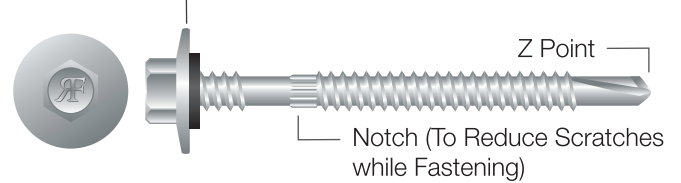

- ◆ Self Drilling Screws
- ◆ CSK Head Screws
- ◆ Button Head Screws
- ◆ Chip Board Screws
- ◆ Pan Head Screws
- ◆ Wedge Anchors
- ◆ Drywall Screws
- ◆ Pop Rivets
- ◆ Frame Fixing Screws

PRODUCT RANGE

Self Drilling Screws

Hex Washer Head with Metal Bonded Washer

Hex Washer Flange with EPDM Washer

Counter Sunk Head Screws

CSK head with 8 RIBS

Button Head Screws

Button head

Pan Head Screws

PAN head

Chip Board Screws

CSK Head

Drywall Screws

Pop Rivets

Wedge Anchors

Frame Fixing Screws

Hi-Torque Magnetic Hexagon Socket

Black / Grey Round Cut EPDM Washer Bonded Washer