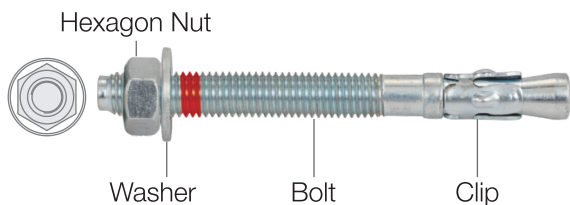

- ◆ Self Drilling Screws
- ◆ CSK Head Screws
- ◆ Button Head Screws
- ◆ Chip Board Screws
- ◆ Pan Head Screws
- ◆ Wedge Anchors
- ◆ Drywall Screws
- ◆ Pop Rivets
- ◆ Frame Fixing Screws

PRODUCT RANGE

Self Drilling Screws

Hex Washer Head with Metal Bonded Washer

Hex Washer Flange with EPDM Washer

Counter Sunk Head Screws

CSK head with 8 RIBS

Button Head Screws

Button head

Pan Head Screws

PAN head

Chip Board Screws

CSK Head

Drywall Screws

Pop Rivets

Wedge Anchors

Frame Fixing Screws

Hi-Torque Magnetic Hexagon Socket

Black / Grey Round Cut EPDM Washer Bonded Washer