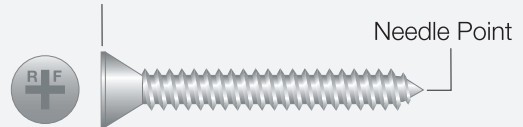

Hex Washer Head with Metal Bonded Washer

Hex Washer Flange with EPDM Washer

Counter Sunk Head Screws

CSK head with 8 RIBS

Button Head Screws

Button head

Pan Head Screws

PAN head

Chip Board Screws

CSK Head

Drywall Screws

Pop Rivets

Wedge Anchors

Frame Fixing Screws

Hi-Torque Magnetic Hexagon Socket

Black / Grey Round Cut EPDM Washer Bonded Washer