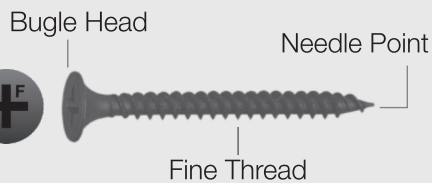

- ◆ Self Drilling Screws
- ◆ CSK Head Screws
- ◆ Button Head Screws
- ◆ Chip Board Screws
- ◆ Pan Head Screws
- ◆ Wedge Anchors
- ◆ Drywall Screws
- ◆ Pop Rivets
- ◆ Frame Fixing Screws

PRODUCT RANGE

Self Drilling Screws

Hex Washer Head with Metal Bonded Washer

Hex Washer Flange with EPDM Washer

Counter Sunk Head Screws

CSK head with 8 RIBS

Button Head Screws

Button head

Pan Head Screws

PAN head

Chip Board Screws

CSK Head

Drywall Screws

Pop Rivets

Wedge Anchors

Frame Fixing Screws

Hi-Torque Magnetic Hexagon Socket

Black / Grey Round Cut EPDM Washer Bonded Washer