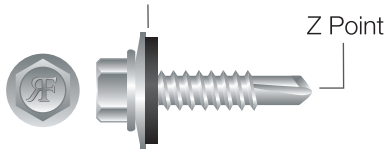

- ◆ Self Drilling Screws
- ◆ CSK Head Screws
- ◆ Button Head Screws
- ◆ Chip Board Screws
- ◆ Pan Head Screws
- ◆ Wedge Anchors
- ◆ Drywall Screws
- ◆ Pop Rivets
- ◆ Frame Fixing Screws

PRODUCT RANGE

Self Drilling Screws

Hex Washer Head with Metal Bonded Washer

Hex Washer Flange with EPDM Washer

Counter Sunk Head Screws

CSK head with 8 RIBS

Button Head Screws

Button head

Pan Head Screws

PAN head