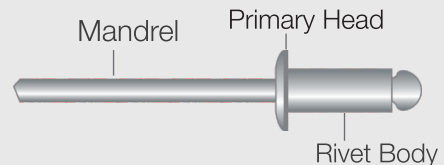

- ◆ Self Drilling Screws
- ◆ CSK Head Screws
- ◆ Button Head Screws
- ◆ Chip Board Screws
- ◆ Pan Head Screws
- ◆ Wedge Anchors
- ◆ Drywall Screws
- ◆ Pop Rivets
- ◆ Frame Fixing Screws

PRODUCT RANGE

Self Drilling Screws

Hex Washer Head with Metal Bonded Washer

Hex Washer Flange with EPDM Washer

Counter Sunk Head Screws

CSK head with 8 RIBS

Button Head Screws

Button head

Pan Head Screws

PAN head

Chip Board Screws

CSK Head

Drywall Screws

Pop Rivets

Wedge Anchors

Frame Fixing Screws

Hi-Torque Magnetic Hexagon Socket

Black / Grey Round Cut EPDM Washer Bonded Washer