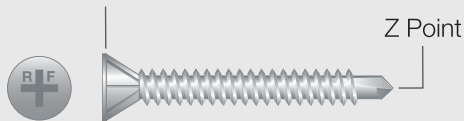

- ◆ Self Drilling Screws
- ◆ CSK Head Screws
- ◆ Button Head Screws
- ◆ Chip Board Screws
- ◆ Pan Head Screws
- ◆ Wedge Anchors
- ◆ Drywall Screws
- ◆ Pop Rivets
- ◆ Frame Fixing Screws

PRODUCT RANGE

Self Drilling Screws

Hex Washer Head with Metal Bonded Washer

Hex Washer Flange with EPDM Washer

Counter Sunk Head Screws

CSK head with 8 RIBS

Button Head Screws

Button head

Pan Head Screws

PAN head

Chip Board Screws

CSK Head

Drywall Screws

Pop Rivets

Wedge Anchors

Frame Fixing Screws

Hi-Torque Magnetic Hexagon Socket

Black / Grey Round Cut EPDM Washer Bonded Washer