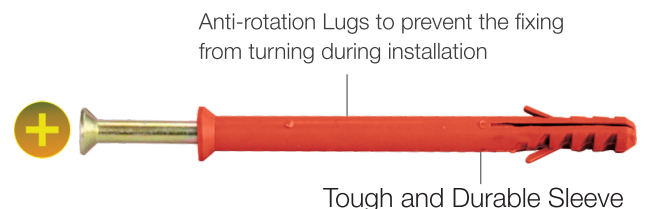

- ◆ Self Drilling Screws
- ◆ CSK Head Screws
- ◆ Button Head Screws
- ◆ Chip Board Screws
- ◆ Pan Head Screws
- ◆ Wedge Anchors
- ◆ Drywall Screws
- ◆ Pop Rivets
- ◆ Frame Fixing Screws

PRODUCT RANGE

Self Drilling Screws

Hex Washer Head with Metal Bonded Washer

Hex Washer Flange with EPDM Washer

Counter Sunk Head Screws

CSK head with 8 RIBS

Button Head Screws

Button head

Pan Head Screws

PAN head

Chip Board Screws

CSK Head

Drywall Screws

Pop Rivets

Wedge Anchors

Frame Fixing Screws

Hi-Torque Magnetic Hexagon Socket

Black / Grey Round Cut EPDM Washer Bonded Washer